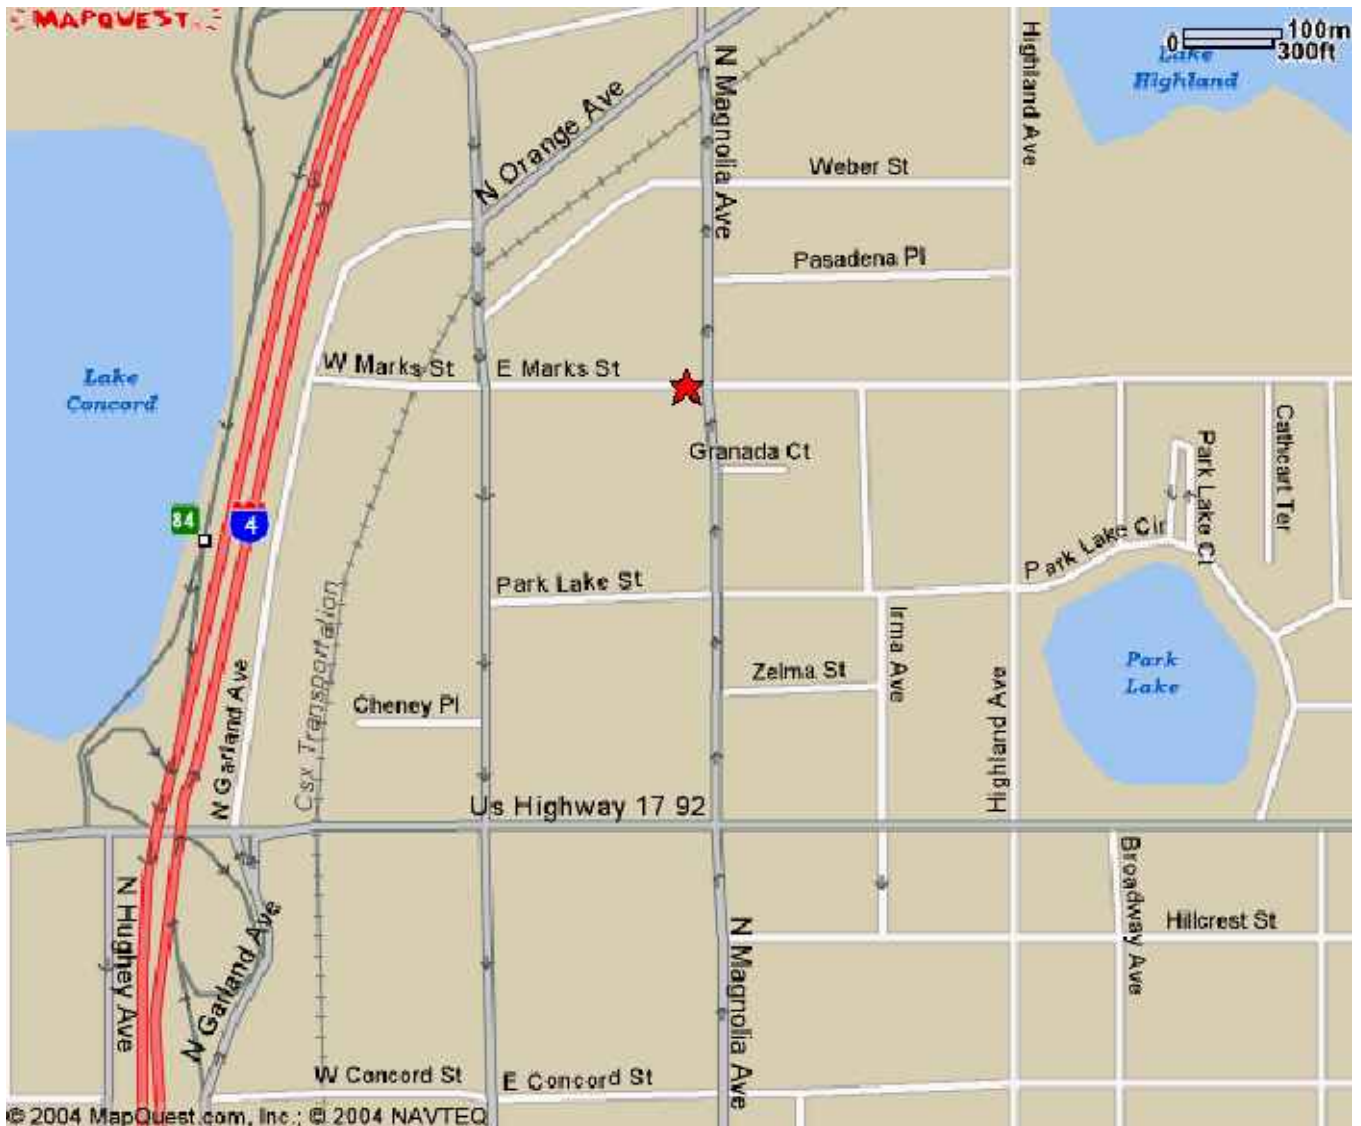

Central Florida Stamp Club

On-line any Time at www.CentralFloridaStampClub.org

Meetings are the 1st and 3rd Thursday of every month (except Federal Holidays)

Oak Room (7:00pm – 9:00pm)

Marks Street Recreation Complex

99 East Marks Street

Orlando, Florida 32801

(Parking is on West and North sides of building)

For further information contact Francis Ferguson at 407.493.0956