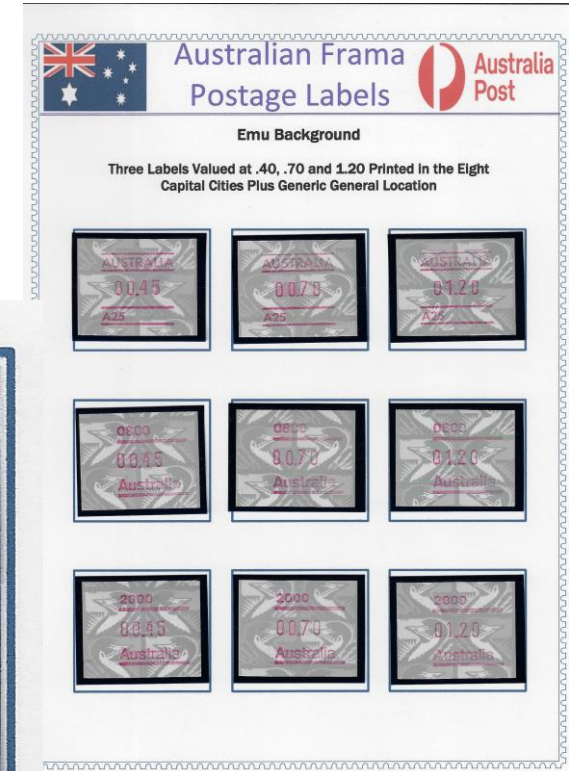

Example of Some of a Button Set