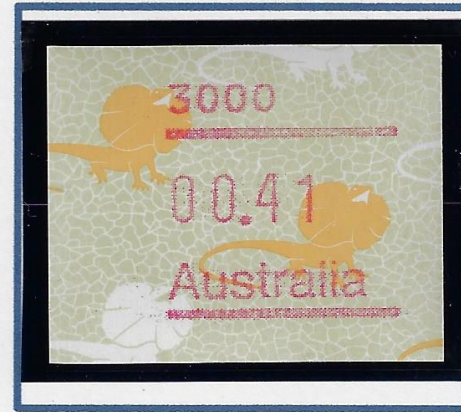

Example of Some of a Button Set