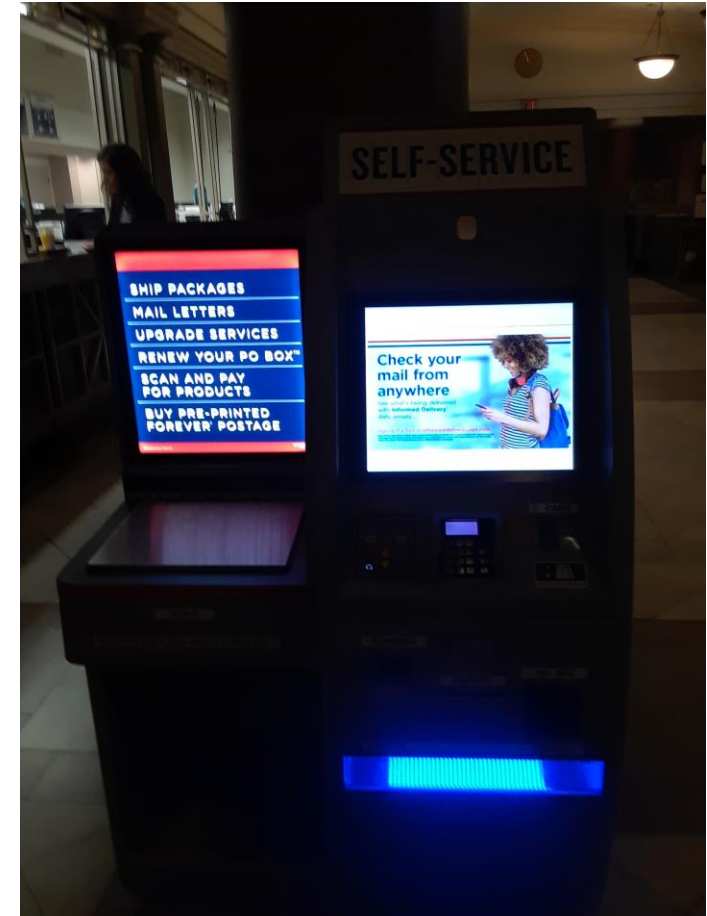

©2004 United States Postal Service. 800.764.0146

Kiosks In Deland and National Postal Museum

Sources of Previously Issued Computer Vended Labels

- Ebay
 - pc_elias
 - stampczar
 - Buystamps
- Delcampe
 - pcelias
- Hipstamp
 - cmee12
 - mikey1st