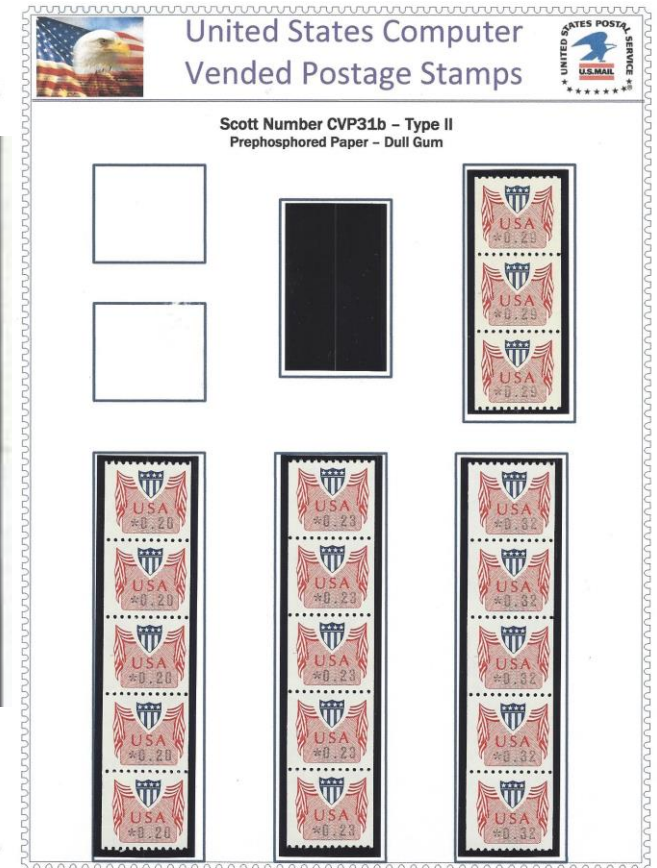

Coil Stamps – Same Basic Design - CVP31 to CVP33

Denomination Determined by Customer

- CVP31b – Type II

- Dull Gum
- Prephosphored Paper
- * In Front of Dollar Amount
- Decimal Positioned Normally Between Dollar and Cents
- Vertical Format