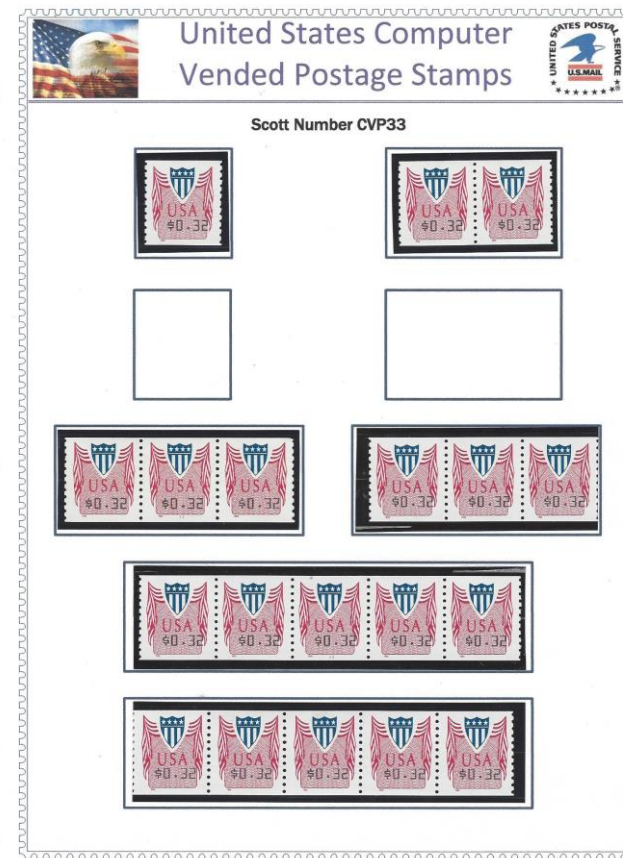

Coil Stamps – Various Designs - CVP31 to CVP33

Denomination Determined by Customer

- CVP33

- Shiny Gum
- Prephosphored Paper
- $ In Front of Dollar Amount
- Decimal Positioned Normally Between Dollar and Cents
- Horizontal Format
- “1996” Below Design