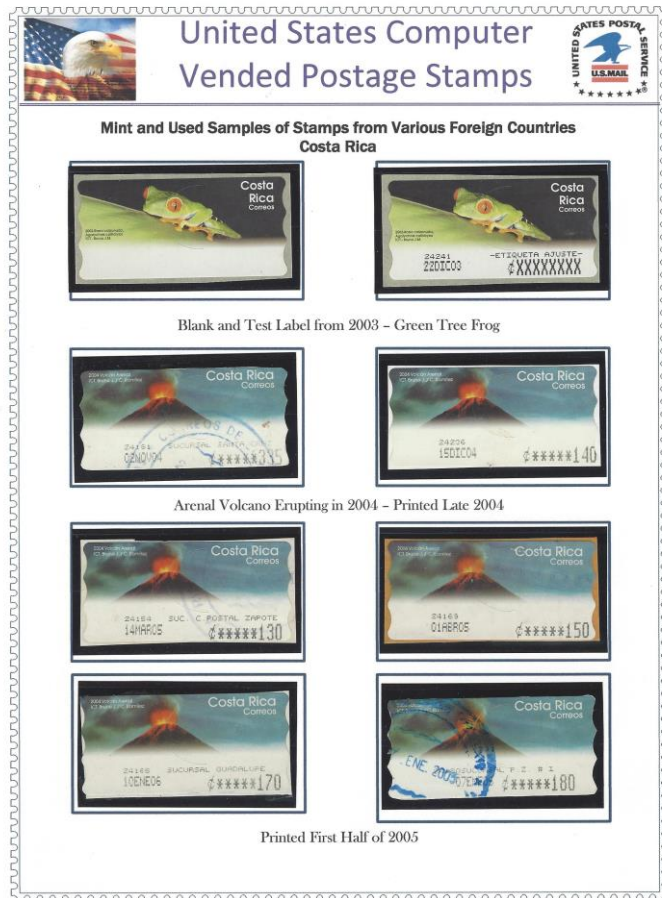

Computer Vended Postage From Foreign Countries