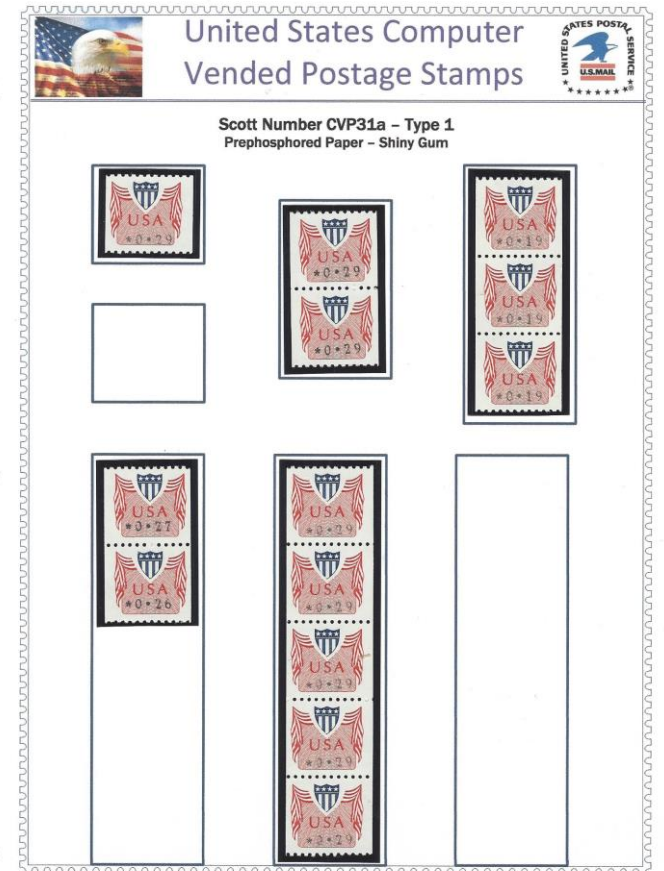

Coil Stamps – All Had Plate Number - CVP31 to CVP33 Denomination Determined by Customer

- CVP31a – Type 1
  - Shiny Gum
  - Prephosphored Paper
  - * In Front of Dollar Amount
  - Decimal Centered Vertically Between Dollar and Cents