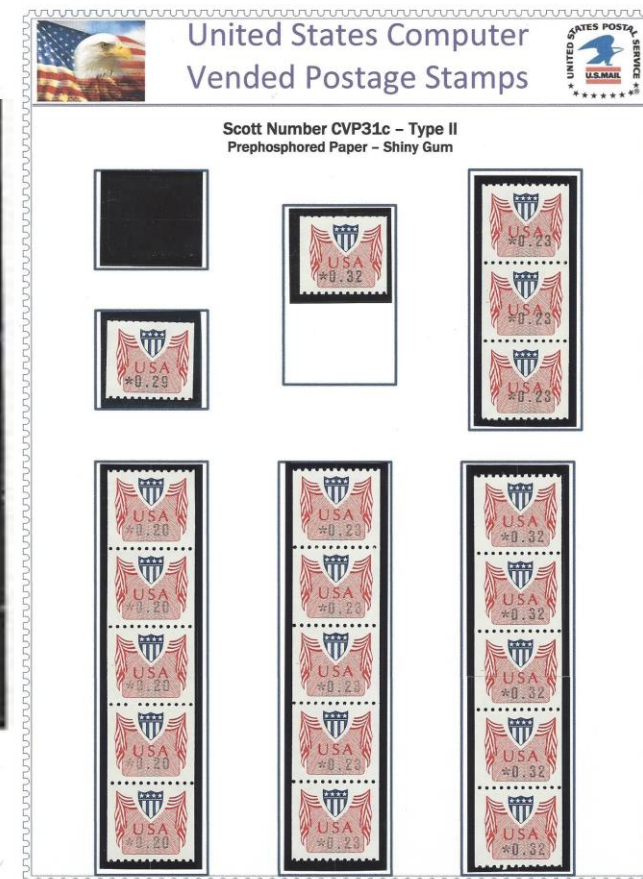

Coil Stamps – Various Designs - CVP31 to CVP33

Denomination Determined by Customer

- CVP31c – Type II
  - Shiny Gum
  - Prephosphored Paper
  - * In Front of Dollar Amount
  - Decimal Positioned Normally Between Dollar and Cents
  - Vertical Format