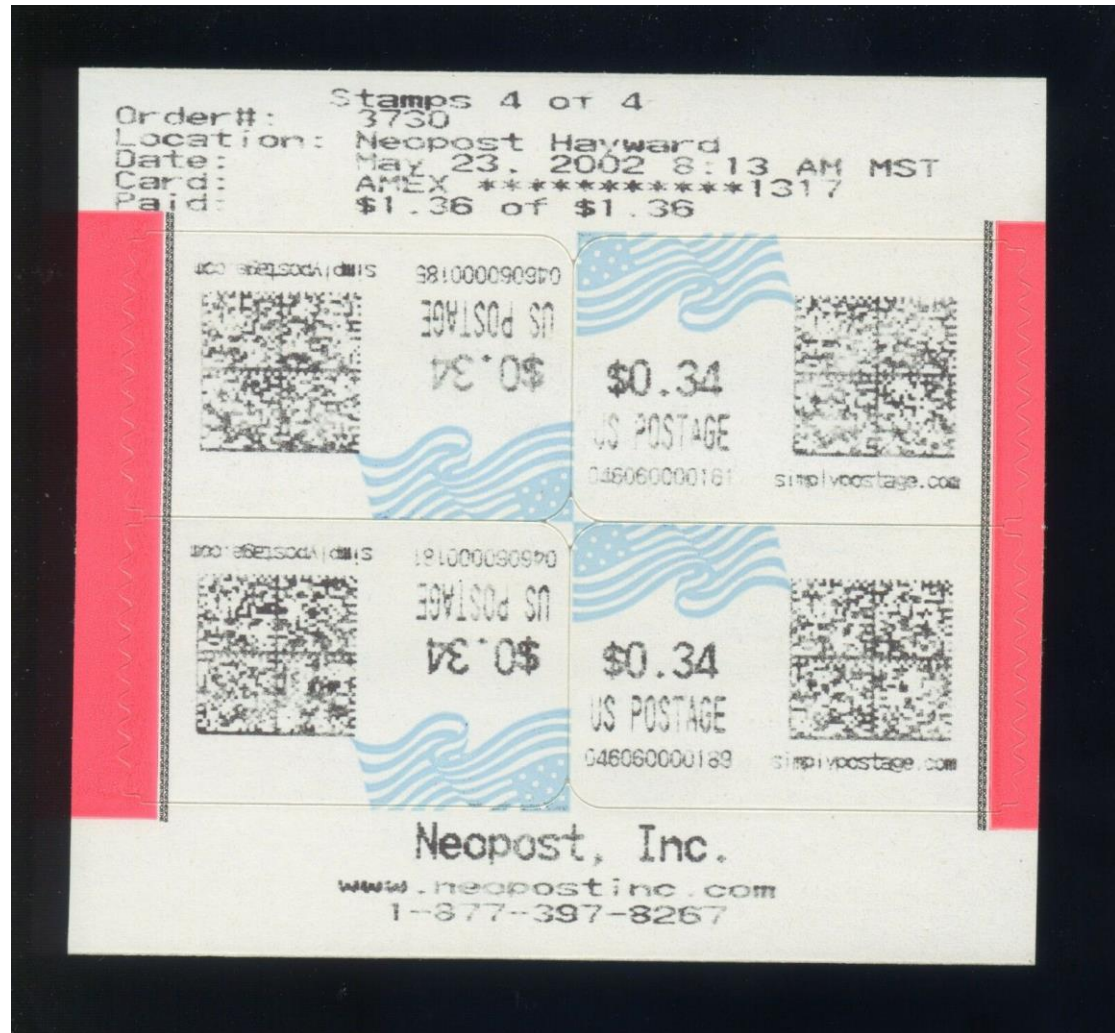

CVP 42 Neopost Hayward Machine Booklet Produced in Panes of 4 Stamps