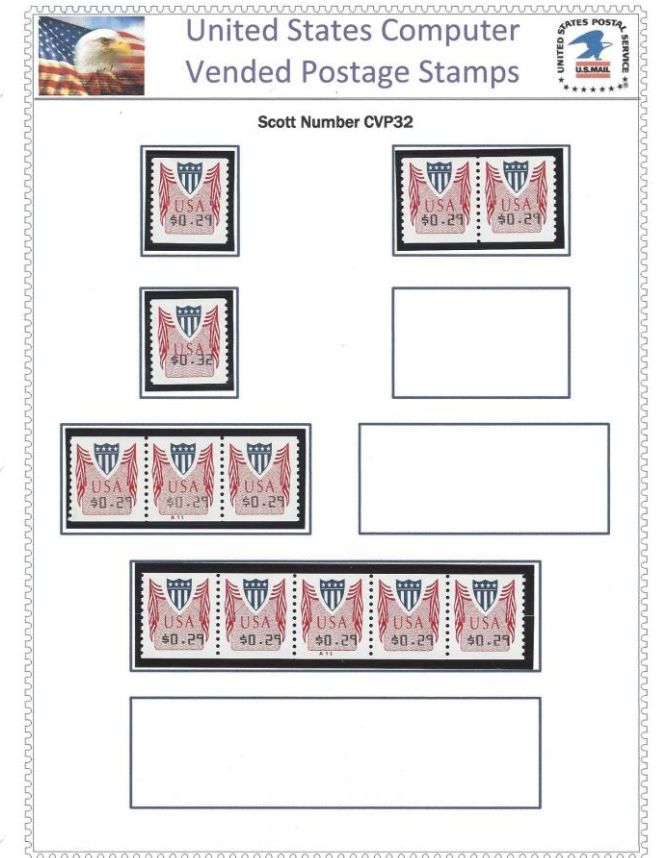

Coil Stamps – CVP31 to CVP33

This Format Printed by Unisys PMC Machines

- CVP32

- Shiny Gum
- Prephosphored Paper
- $ In Front of Dollar Amount
- Decimal Positioned Normally Between Dollar and Cents
- Horizontal Format